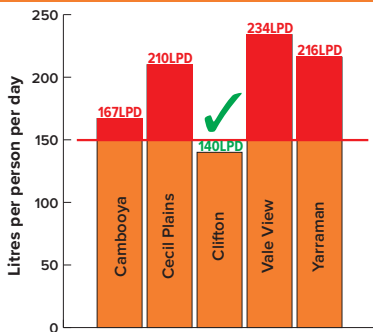

HIGH LEVEL WATER RESTRICTIONS

Target 150L PER PERSON PER DAY

BOLD out now!

Our latest edition of BOLD is out now. Check out the top list of books and e-books to read this summer, and discover how to use native plants for a water friendly garden. View the latest edition and subscribe online by visiting www.tr.qld.gov.au/bold