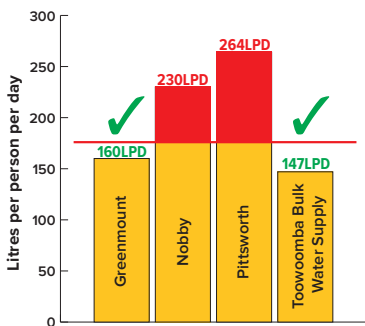

Updates from the Toowoomba Region

Current estimated water usage figures

We can all do our part to save water. Restriction levels vary depending on location and have different usage targets. See the below graph to see how your town is going.

MEDIUM LEVEL WATER RESTRICTIONS

Target 175L PER PERSON PER DAY

Small business support

We're committed to supporting local businesses. We have a range of workshops to help you start, run and grow your business. Topics include digital marketing, business development and mentoring. To find out more, visit www.tr.qld.gov.au/smallbusiness

William Groom Scholarships

Applications are now open for the 2021 William Groom Scholarship. Toowoomba Region tertiary students with a passion for community, sporting or cultural pursuits are urged to apply. For eligibility and application details visit www.tr.qld.gov.au/groomscholarship Applications close 7 December.

Be prepared

Severe storms can strike at any time. Make sure you and your family are ready for this storm season. We have lots of tips on how to prepare your home, visit www.tr.qld.gov.au/beprepared

Movie night

We're excited to bring back free regional movie nights. *Miracle on 13th Street* will be screened at the Brookstead Hall on Friday 13 November at 7pm. BYO camp chair or picnic rug. For more information, visit www.tr.qld.gov.au/events